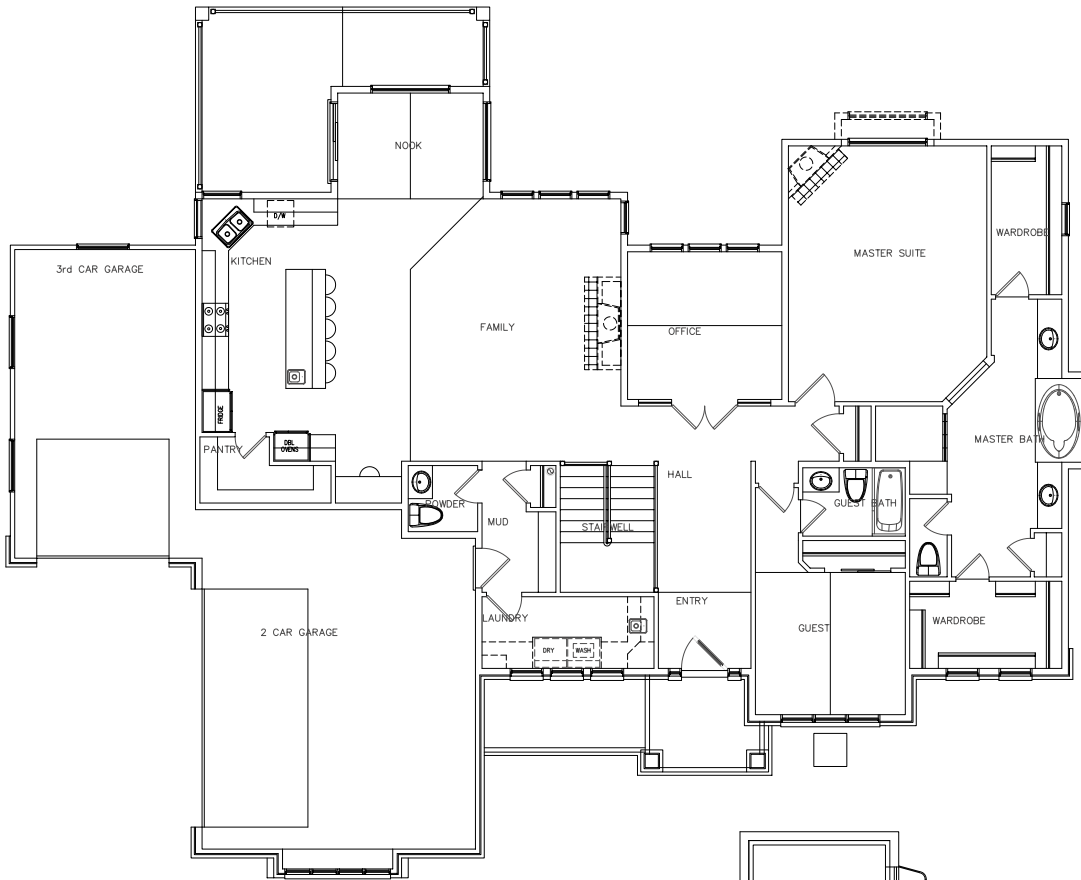

HENRY WALKER
H O M E S™

Hawthorne

4,514 Total Sq. Ft.

2,332 Finished Sq. Ft.

■ ■ □ □ Bedrooms

■ ■ ■ □ □ Bathrooms

■ ■ ■ Garage

■ = Included □ = Optional

801-335-3731

HenryWalkerHomes.com

HENRY WALKER HOMES
1148 W. Legacy Crossing Blvd, Suite 400
Centerville, UT 84014

See reverse side for floor plan.

Hawthorne

4,514 Total Sq. Ft.
2,332 Finished Sq. Ft.

- ■ □ □ Bedrooms
- ■ □ □ Bathrooms
- ■ ■ Garage

■ = Included □ = Optional

Main Level

Basement Level