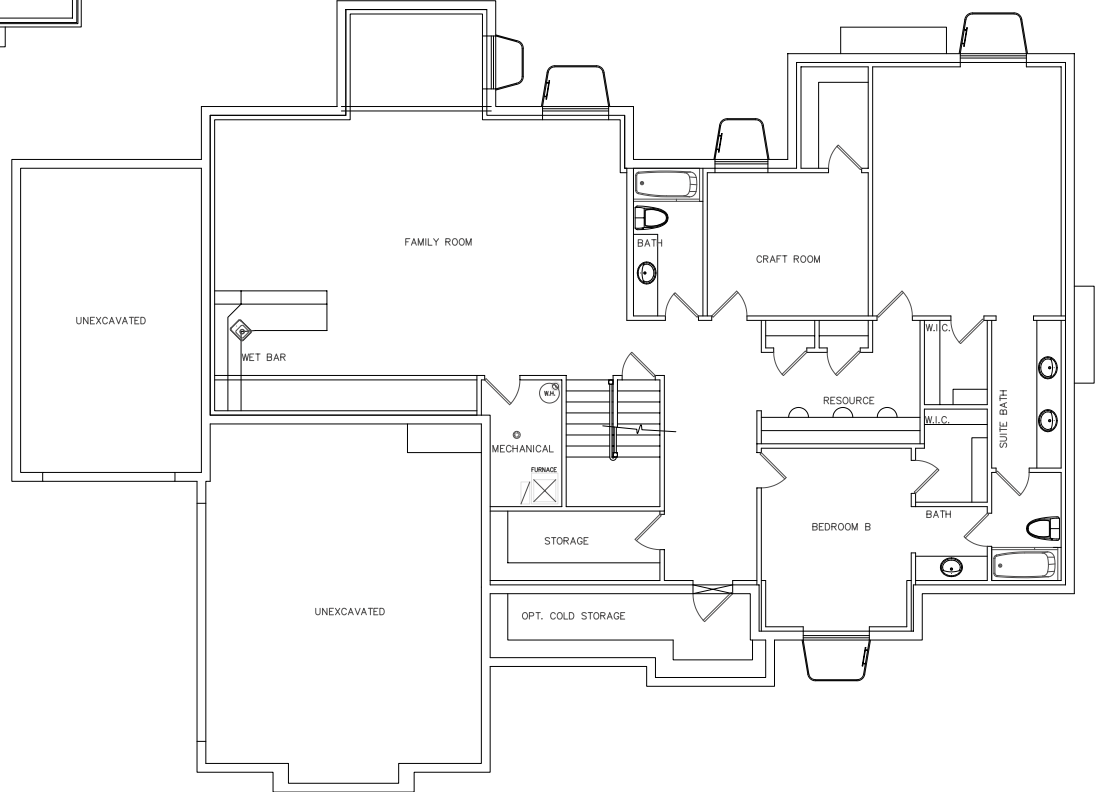

HENRY WALKER
H O M E S™

Hawthorne

4,514 Total Sq. Ft.

2,332 Finished Sq. Ft.

■ ■ □ □ Bedrooms

■ ■ ■ □ □ Bathrooms

■ ■ ■ Garage

■ = Included □ = Optional

801-335-3731

HenryWalkerHomes.com

HENRY WALKER HOMES
1148 W. Legacy Crossing Blvd, Suite 400
Centerville, UT 84014

See reverse side for floor plan.

Hawthorne

4,514 Total Sq. Ft.
2,332 Finished Sq. Ft.

- ■ □ □ Bedrooms
- ■ □ □ Bathrooms
- ■ ■ Garage

■ = Included □ = Optional

Main Level

Basement Level