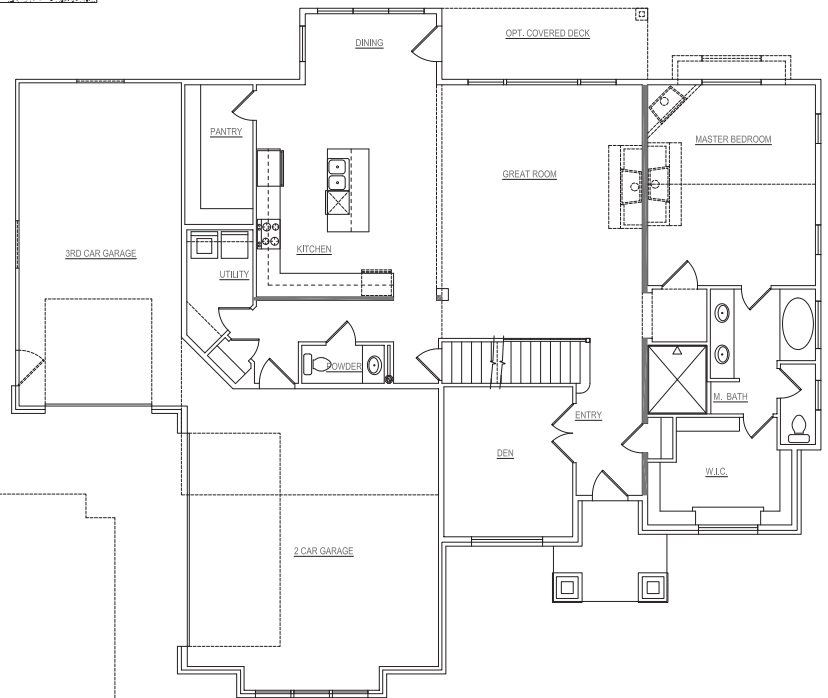

HENRY WALKER
H O M E S™

Santa Anita

4,624 Total Sq. Ft.

2,770 Finished Sq. Ft.

■ ■ ■ ■ ■ □ □ Bedrooms

■ ■ ■ ■ □ Bathrooms

■ ■ ■ Garage

■ = Included □ = Optional

801-335-3731

HenryWalkerHomes.com

HENRY WALKER HOMES
1148 W. Legacy Crossing Blvd, Suite 400
Centerville, UT 84014

See reverse side for floor plan.

Santa Anita

4,624 Total Sq. Ft.
2,770 Finished Sq. Ft.

- ■ ■ ■ ■ □ □ Bedrooms
- ■ ■ ■ □ Bathrooms
- ■ ■ Garage

■ = Included □ = Optional

Basement Level

Main Level

Upper Level