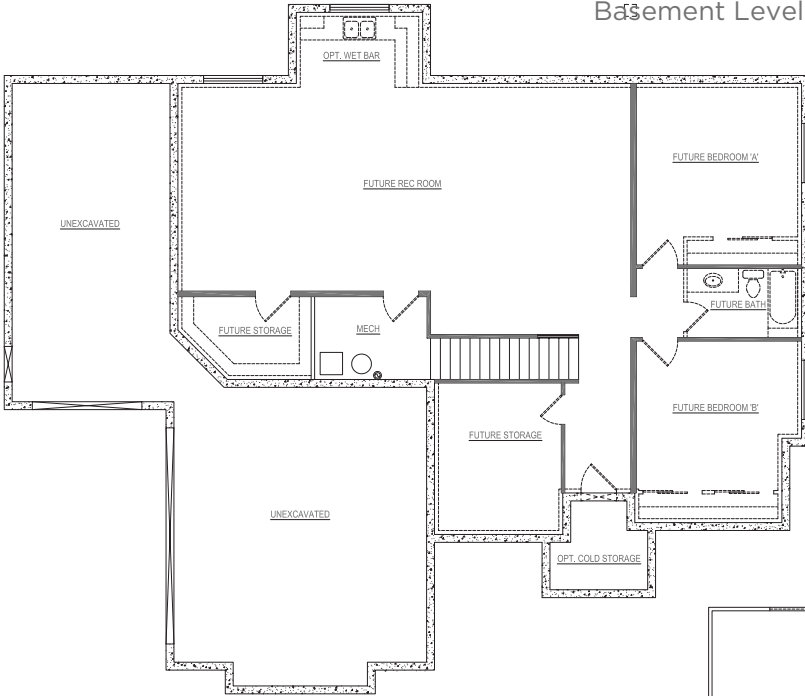

HENRY WALKER
H O M E S™

Santa Anita

4,624 Total Sq. Ft.

2,770 Finished Sq. Ft.

■ ■ ■ ■ ■ □ □ Bedrooms

■ ■ ■ ■ □ Bathrooms

■ ■ ■ Garage

■ = Included □ = Optional

801-335-3731

HenryWalkerHomes.com

HENRY WALKER HOMES
1148 W. Legacy Crossing Blvd, Suite 400
Centerville, UT 84014

See reverse side for floor plan.

Santa Anita

4,624 Total Sq. Ft.
2,770 Finished Sq. Ft.

- ■ ■ ■ ■ □ □ Bedrooms
- ■ ■ ■ □ Bathrooms
- ■ ■ Garage

■ = Included □ = Optional

Basement Level

Main Level

Upper Level