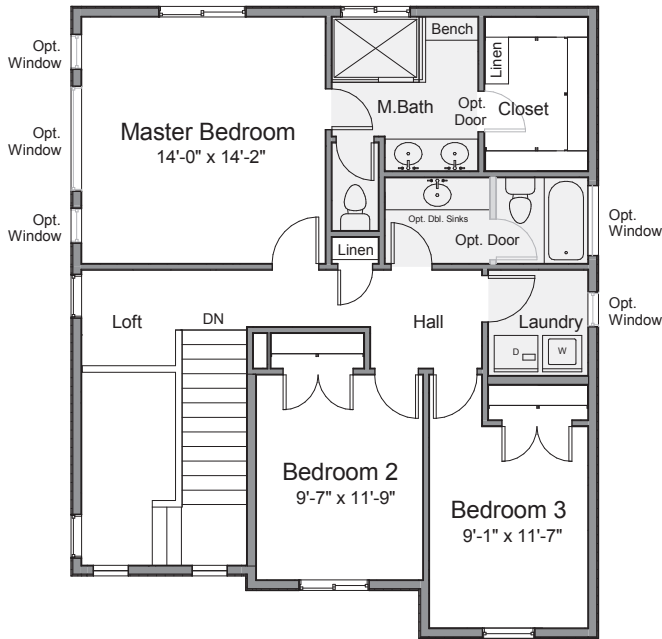

801-335-3731

HenryWalkerHomes.com

HENRY WALKER HOMES
1148 W. Legacy Crossing Blvd, Suite 400
Centerville, UT 84014

See reverse side for floor plan.

Black Stone

2,519 Total Sq. Ft.
1,724 Finished Sq. Ft.

- ■ ■ □ Bedrooms
- ■ ■ □ Bathrooms
- ■ ■ □ Garage

■ = Included □ = Optional

Upper Level

Main Level

Basement Level