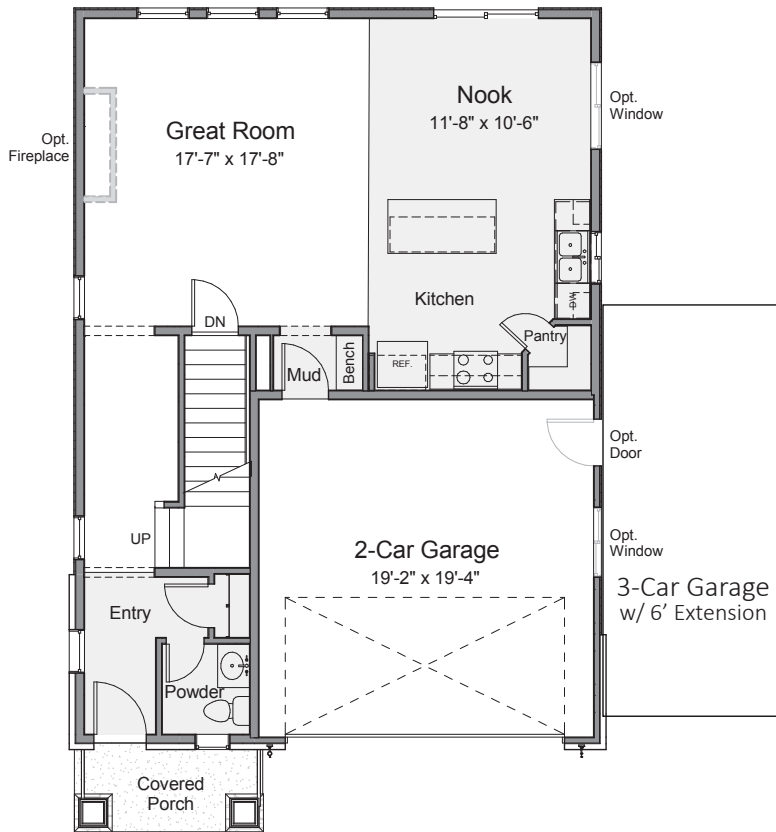

801-335-3731

HenryWalkerHomes.com

HENRY WALKER HOMES
1148 W. Legacy Crossing Blvd, Suite 400
Centerville, UT 84014

See reverse side for floor plan.

Black Stone

2,519 Total Sq. Ft.
1,724 Finished Sq. Ft.

- ■ ■ □ Bedrooms
- ■ ■ □ Bathrooms
- ■ ■ □ Garage

■ = Included □ = Optional

Upper Level

Main Level

Basement Level