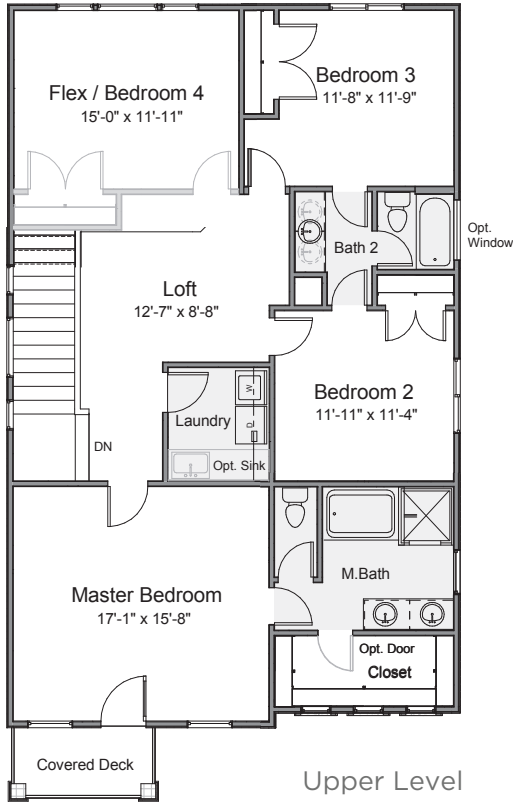

801-335-3731

HenryWalkerHomes.com

HENRY WALKER HOMES
1148 W. Legacy Crossing Blvd, Suite 400
Centerville, UT 84014

See reverse side for floor plan.

Nabella

3,153 Total Sq. Ft.
2,303 Finished Sq. Ft.

- ■ ■ ■ □ Bedrooms
- ■ ■ □ Bathrooms
- ■ □ Garage

■ = Included □ = Optional

Upper Level

Main Level

Basement Level