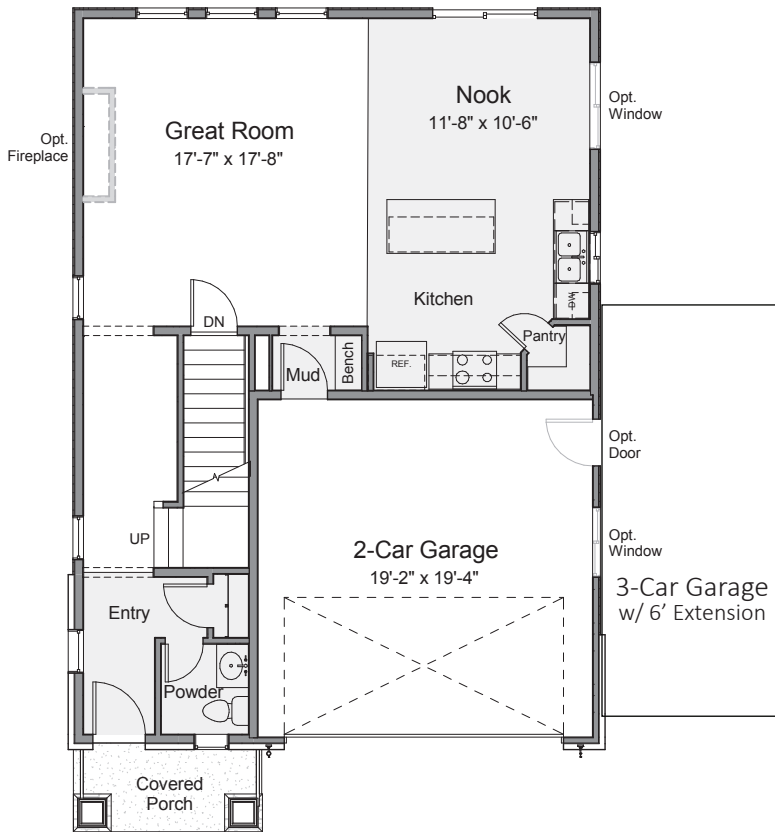

801-335-3731

HenryWalkerHomes.com

HENRY WALKER HOMES
1148 W. Legacy Crossing Blvd, Suite 400
Centerville, UT 84014

See reverse side for floor plan.

Black Stone

2,519 Total Sq. Ft.
1,724 Finished Sq. Ft.

- ■ ■ □ Bedrooms
- ■ ■ □ Bathrooms
- ■ □ Garage

■ = Included □ = Optional

Upper Level

Main Level

Basement Level