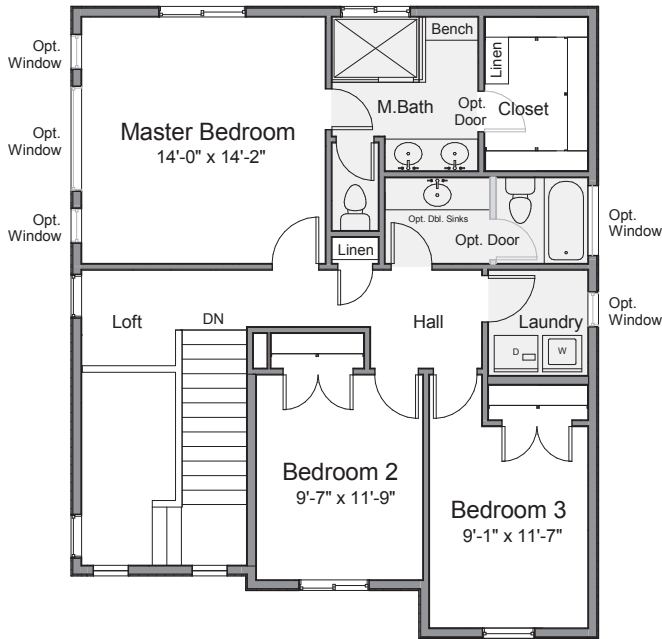

801-335-3731

HenryWalkerHomes.com

HENRY WALKER HOMES
1148 W. Legacy Crossing Blvd, Suite 400
Centerville, UT 84014

See reverse side for floor plan.

Black Stone

2,519 Total Sq. Ft.
1,724 Finished Sq. Ft.

- ■ ■ □ Bedrooms
- ■ ■ □ Bathrooms
- ■ □ Garage

■ = Included □ = Optional

Upper Level

Main Level

Basement Level