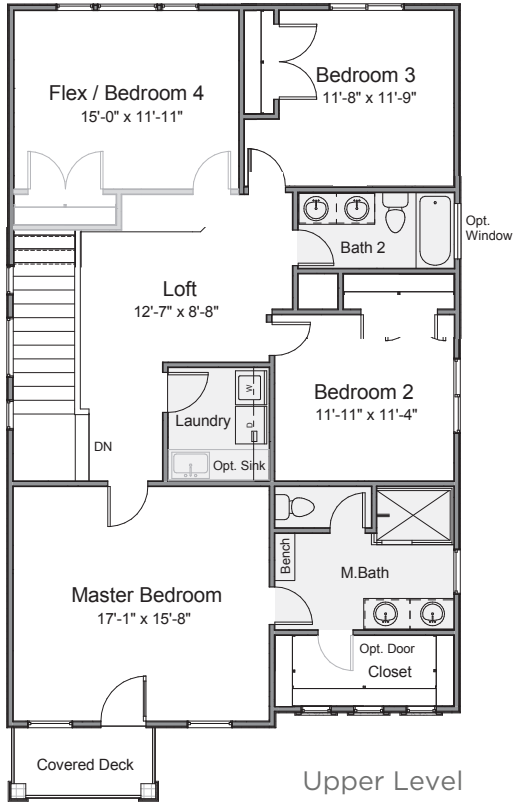

801-335-3731

HenryWalkerHomes.com

HENRY WALKER HOMES
1148 W. Legacy Crossing Blvd, Suite 400
Centerville, UT 84014

See reverse side for floor plan.

Nabella

3,153 Total Sq. Ft.
2,303 Finished Sq. Ft.

- ■ ■ ■ □ Bedrooms
- ■ ■ □ Bathrooms
- ■ ■ Garage

■ = Included □ = Optional

Upper Level

Main Level

Basement Level