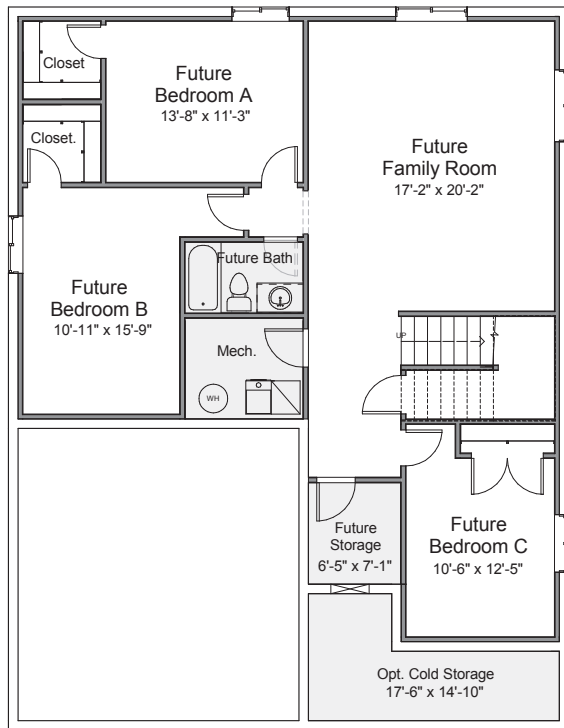

HENRY WALKER
H O M E S™

QUICK MOVE-IN HOME

Old Farm at Parkway #315

788 W Abbey Way (850 S) - Layton

Willow B

MLS# 1402219

This gorgeous two-story home sits on an amazing .21 acre south-facing lot that faces a grassy area backed by the gently flowing Kays Creek. The large/open kitchen, dining room and family room make this a perfect home for entertaining both family and friends. Tile flooring in all bathrooms, fireplace in the great room, 4 bedrooms & laundry on the upper level, 3-car garage, an unconditioned storage room, and a large unfinished basement where 3 bedrooms, 1 bath, & large family room can easily be added as your family grows.

801-335-3731

HenryWalkerHomes.com

HENRY WALKER HOMES
1148 W. Legacy Crossing Blvd, Suite 400
Centerville, UT 84014

See reverse side for floor plan.

Willow

4,173 Total Sq. Ft.
2,874 Finished Sq. Ft.

- ■ ■ ■ □ □ □ Bedrooms
- ■ ■ □ Bathrooms
- ■ ■ Garage

■ = Included □ = Optional

Upper Level

Basement Level

Main Level