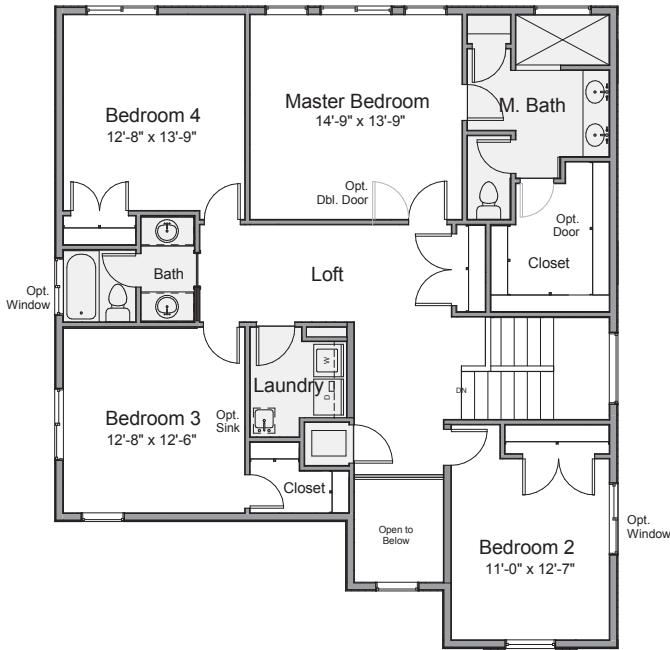

HENRY WALKER
H O M E S™

QUICK MOVE-IN HOME

Old Farm at Parkway #315

788 W Abbey Way (850 S) - Layton

Willow B

MLS# 1402219

This gorgeous two-story home sits on an amazing .21 acre south-facing lot that faces a grassy area backed by the gently flowing Kays Creek. The large/open kitchen, dining room and family room make this a perfect home for entertaining both family and friends. Tile flooring in all bathrooms, fireplace in the great room, 4 bedrooms & laundry on the upper level, 3-car garage, an unconditioned storage room, and a large unfinished basement where 3 bedrooms, 1 bath, & large family room can easily be added as your family grows.

801-335-3731

HenryWalkerHomes.com

HENRY WALKER HOMES
1148 W. Legacy Crossing Blvd, Suite 400
Centerville, UT 84014

See reverse side for floor plan.

Willow

4,173 Total Sq. Ft.
2,874 Finished Sq. Ft.

- ■ ■ ■ □ □ □ Bedrooms
- ■ ■ □ Bathrooms
- ■ ■ Garage

■ = Included □ = Optional

Upper Level

Basement Level

Main Level