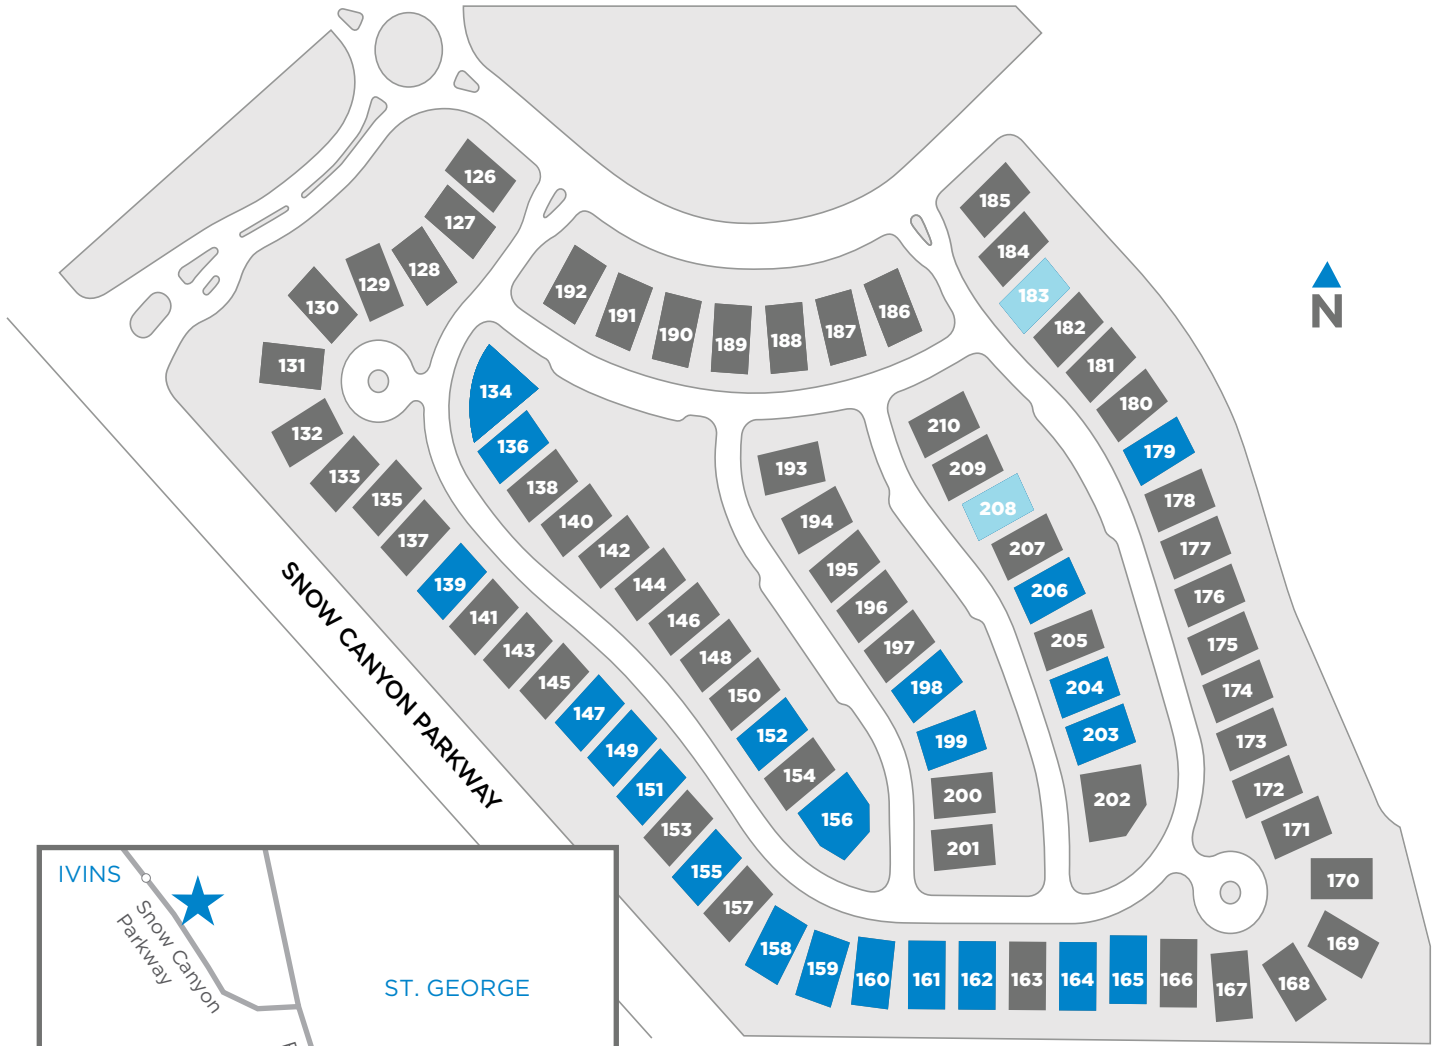

ESCAPES AT ENTRADA

Community Map

AVAILABLE	SOLD HOME	QUICK MOVE-IN
-----------	-----------	---------------

435.216.1480
HenryWalkerHomes.com

HENRY WALKER HOMES
1148 W. Legacy Crossing Blvd, Suite 400
Centerville, UT 84014