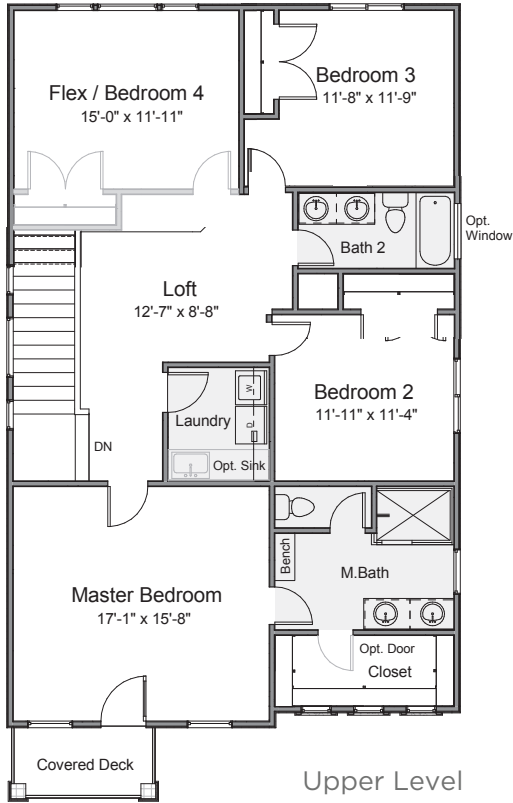

801-335-3731

HenryWalkerHomes.com

HENRY WALKER HOMES
1148 W. Legacy Crossing Blvd, Suite 400
Centerville, UT 84014

See reverse side for floor plan.

Nabella

3,153 Total Sq. Ft.
2,303 Finished Sq. Ft.

- ■ ■ ■ □ Bedrooms
- ■ ■ □ Bathrooms
- ■ □ Garage

■ = Included □ = Optional

Upper Level

Main Level

Basement Level