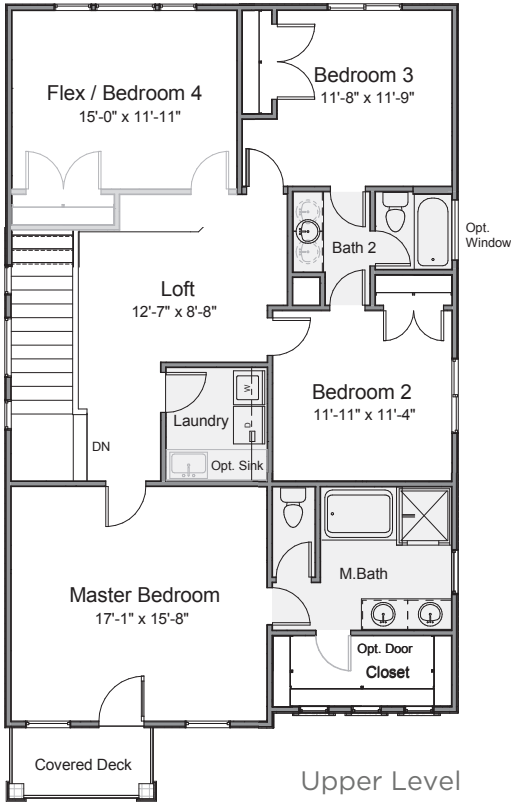

801-335-3731

HenryWalkerHomes.com

HENRY WALKER HOMES
1148 W. Legacy Crossing Blvd, Suite 400
Centerville, UT 84014

See reverse side for floor plan.

Nabella

3,153 Total Sq. Ft.
2,303 Finished Sq. Ft.

- ■ ■ ■ □ Bedrooms
- ■ ■ □ Bathrooms
- ■ □ Garage

■ = Included □ = Optional

Upper Level

Main Level

Basement Level