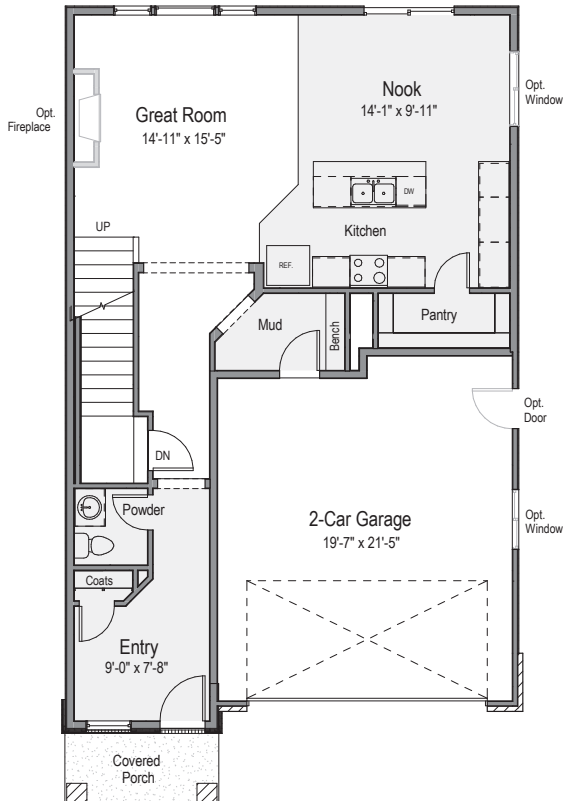

801-335-3731

HenryWalkerHomes.com

HENRY WALKER HOMES
1148 W. Legacy Crossing Blvd, Suite 400
Centerville, UT 84014

See reverse side for floor plan.

Nabella

3,153 Total Sq. Ft.
2,303 Finished Sq. Ft.

- ■ ■ ■ □ Bedrooms
- ■ ■ □ Bathrooms
- ■ □ Garage

■ = Included □ = Optional

Upper Level

Main Level

Basement Level