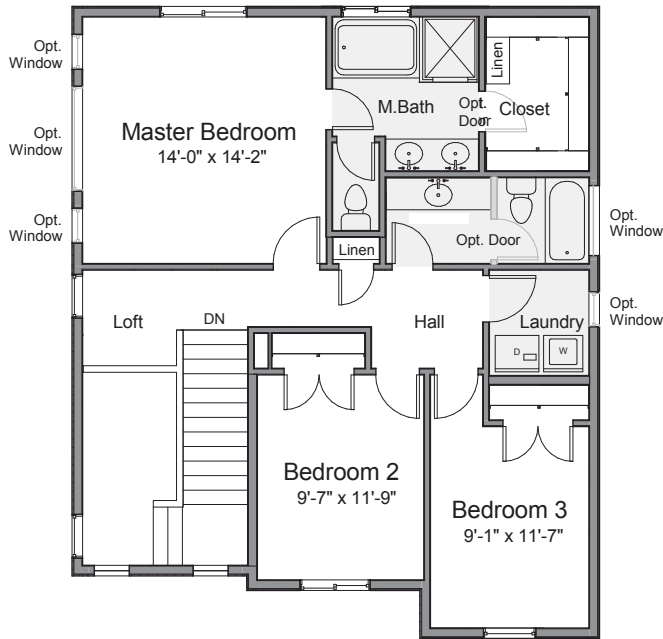

801-335-3731

HenryWalkerHomes.com

HENRY WALKER HOMES
1148 W. Legacy Crossing Blvd, Suite 400
Centerville, UT 84014

See reverse side for floor plan.

Black Stone

2,519 Total Sq. Ft.
1,724 Finished Sq. Ft.

- ■ ■ □ Bedrooms
- ■ ■ □ Bathrooms
- ■ □ Garage

■ = Included □ = Optional

Upper Level

Main Level

Basement Level