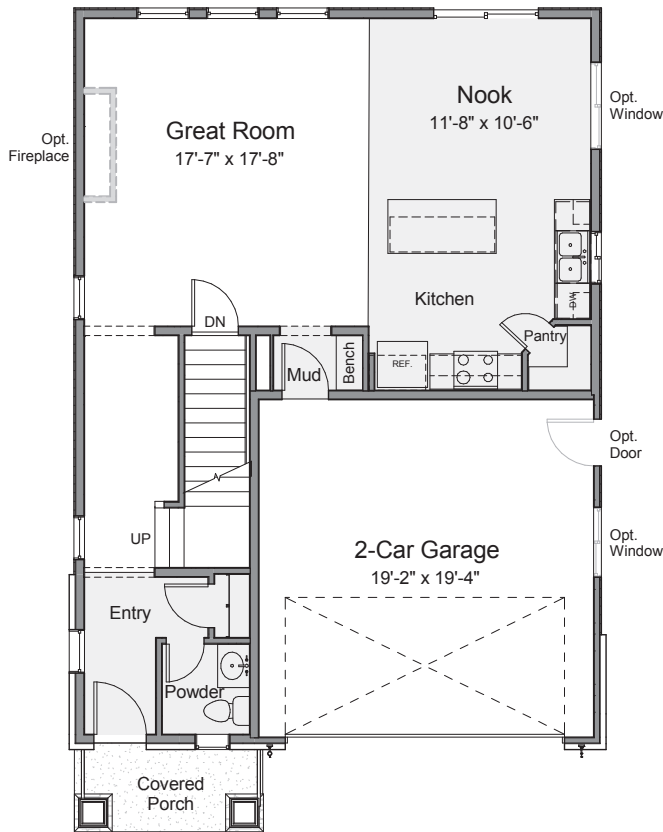

801-335-3731

HenryWalkerHomes.com

HENRY WALKER HOMES
1148 W. Legacy Crossing Blvd, Suite 400
Centerville, UT 84014

See reverse side for floor plan.

Black Stone

2,519 Total Sq. Ft.
1,724 Finished Sq. Ft.

- ■ ■ □ Bedrooms
- ■ ■ □ Bathrooms
- ■ □ Garage

■ = Included □ = Optional

Upper Level

Main Level

Basement Level