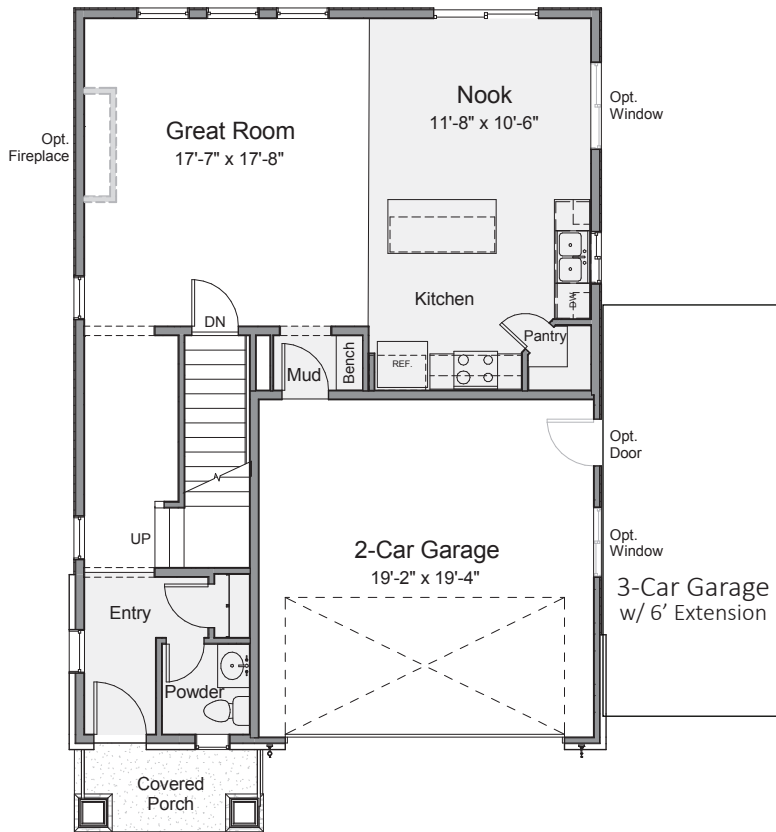

801-335-3731

HenryWalkerHomes.com

HENRY WALKER HOMES
1148 W. Legacy Crossing Blvd, Suite 400
Centerville, UT 84014

See reverse side for floor plan.

Black Stone

2,519 Total Sq. Ft.
1,724 Finished Sq. Ft.

- ■ ■ □ Bedrooms
- ■ ■ □ Bathrooms
- ■ □ Garage

■ = Included □ = Optional

Upper Level

Main Level

Basement Level