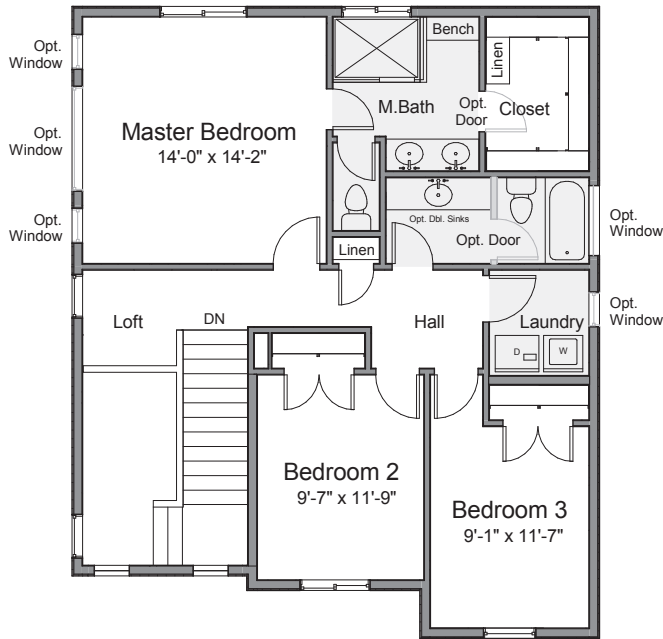

801-335-3731

HenryWalkerHomes.com

HENRY WALKER HOMES
1148 W. Legacy Crossing Blvd, Suite 400
Centerville, UT 84014

See reverse side for floor plan.

Black Stone

2,519 Total Sq. Ft.
1,724 Finished Sq. Ft.

- ■ ■ □ Bedrooms
- ■ ■ □ Bathrooms
- ■ □ Garage

■ = Included □ = Optional

Upper Level

Main Level

Basement Level