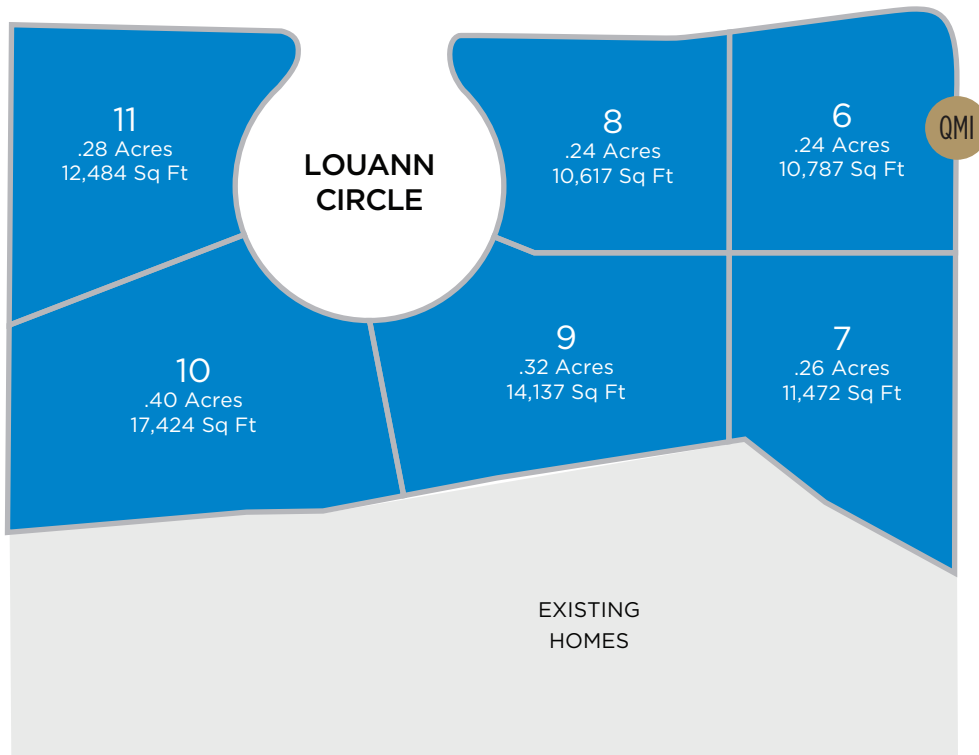

# RAY CREEK

## Community Map

CANYON DRIVE

LOUANN CIRCLE

EXISTING HOMES

1375 EAST

801-682-1796

[HenryWalkerHomes.com](http://HenryWalkerHomes.com)

HENRY WALKER HOMES  
1148 W. Legacy Crossing Blvd, Suite 400  
Centerville, UT 84014

SOLD

QUICK MOVE-IN HOME

CLOSED

AVAILABLE

SOLD HOME