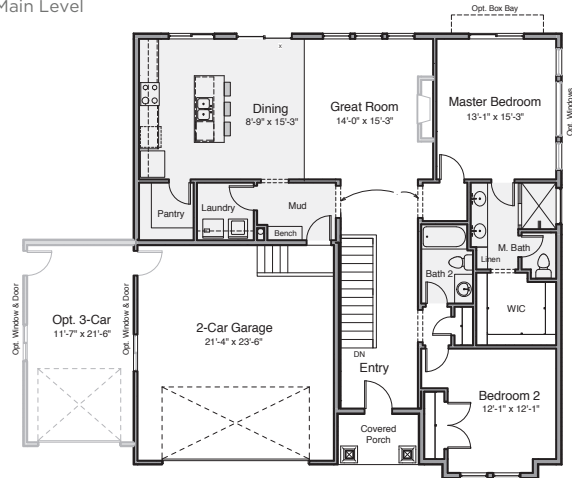

QUICK MOVE-IN HOME

Ray Creek #3

1356 E Canyon Drive - South Weber

Magnolia

\$449,000

Basement Level

Main Level

Home Style	Price	Bedroom	Bathroom	Garage	Finished Sq Ft	Total Sq Ft	Features
Rambler	\$345,000	■ ■ □ □ □	■ ■ □ □	■ ■ □	1,595	3,023	Oversize Great Room, Kitchen & Dining Room Oversize Master Closet