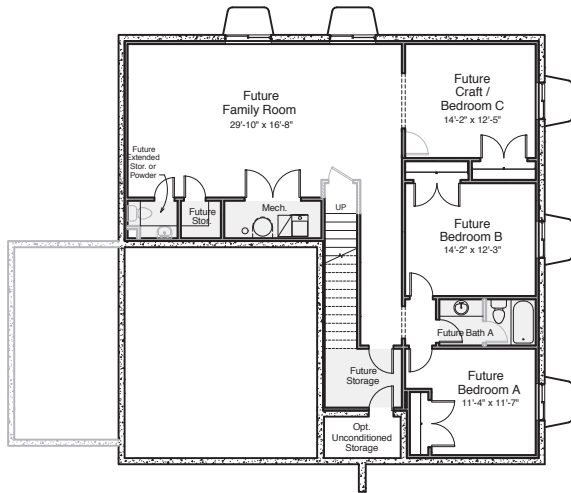

QUICK MOVE-IN HOME

Ray Creek #3

1356 E Canyon Drive - South Weber

Magnolia

\$449,000

Basement Level

Main Level

Home Style	Price	Bedroom	Bathroom	Garage	Finished Sq Ft	Total Sq Ft	Features
Rambler	\$345,000	■ ■ □ □ □	■ ■ □ □	■ ■ □	1,595	3,023	Oversize Great Room, Kitchen & Dining Room Oversize Master Closet