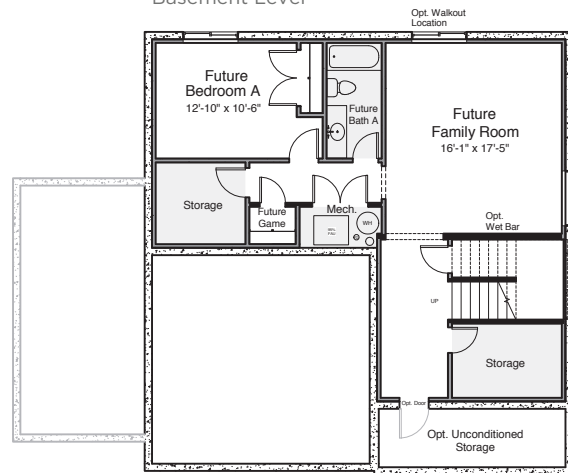

QUICK MOVE-IN HOME

Ray Creek #6

7211 S 1375 E - South Weber

Sequoia

\$434,900

Upper Level

Main Level

Basement Level

Home Style	Price	Bedroom	Bathroom	Garage	Finished Sq Ft	Total Sq Ft	Features
Two-Story	\$345,000	■ ■ ■ ■ □	■ ■ ■ □	■ ■ □	2,427	3,339	Covered Deck Oversize Master Closet

801-682-1796
HenryWalkerHomes.com