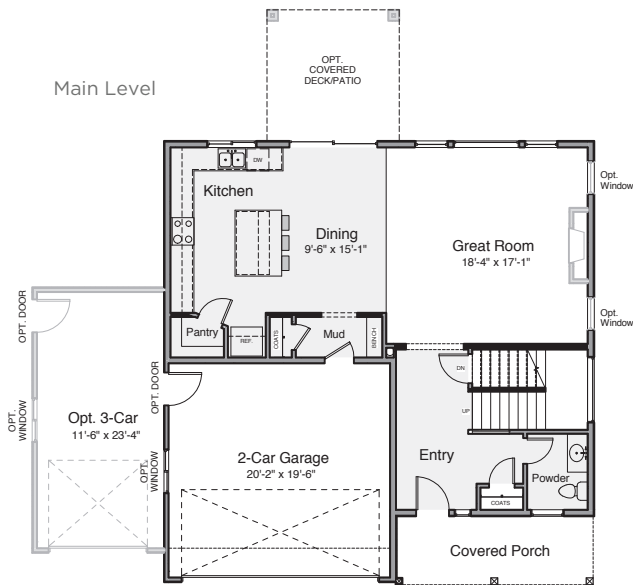

QUICK MOVE-IN HOME

Ray Creek #6

7211 S 1375 E - South Weber

Sequoia

\$434,900

Upper Level

Main Level

Basement Level

Home Style	Price	Bedroom	Bathroom	Garage	Finished Sq Ft	Total Sq Ft	Features
Two-Story	\$345,000	■ ■ ■ ■ □	■ ■ ■ □	■ ■ □	2,427	3,339	Covered Deck Oversize Master Closet

801-682-1796
HenryWalkerHomes.com