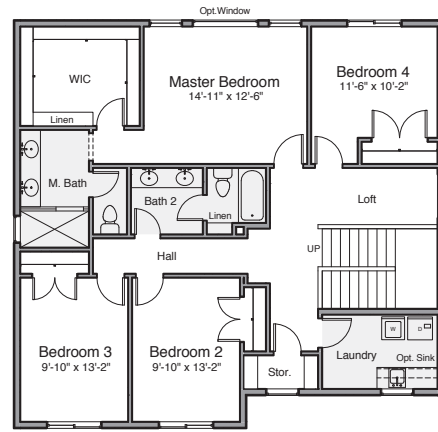

QUICK MOVE-IN HOME

Ray Creek #6

7211 S 1375 E - South Weber

Sequoia

\$434,900

Upper Level

Main Level

Basement Level

Home Style	Price	Bedroom	Bathroom	Garage	Finished Sq Ft	Total Sq Ft	Features
Two-Story	\$345,000	■ ■ ■ ■ □	■ ■ ■ □	■ ■ □	2,427	3,339	Covered Deck Oversize Master Closet

801-682-1796
HenryWalkerHomes.com