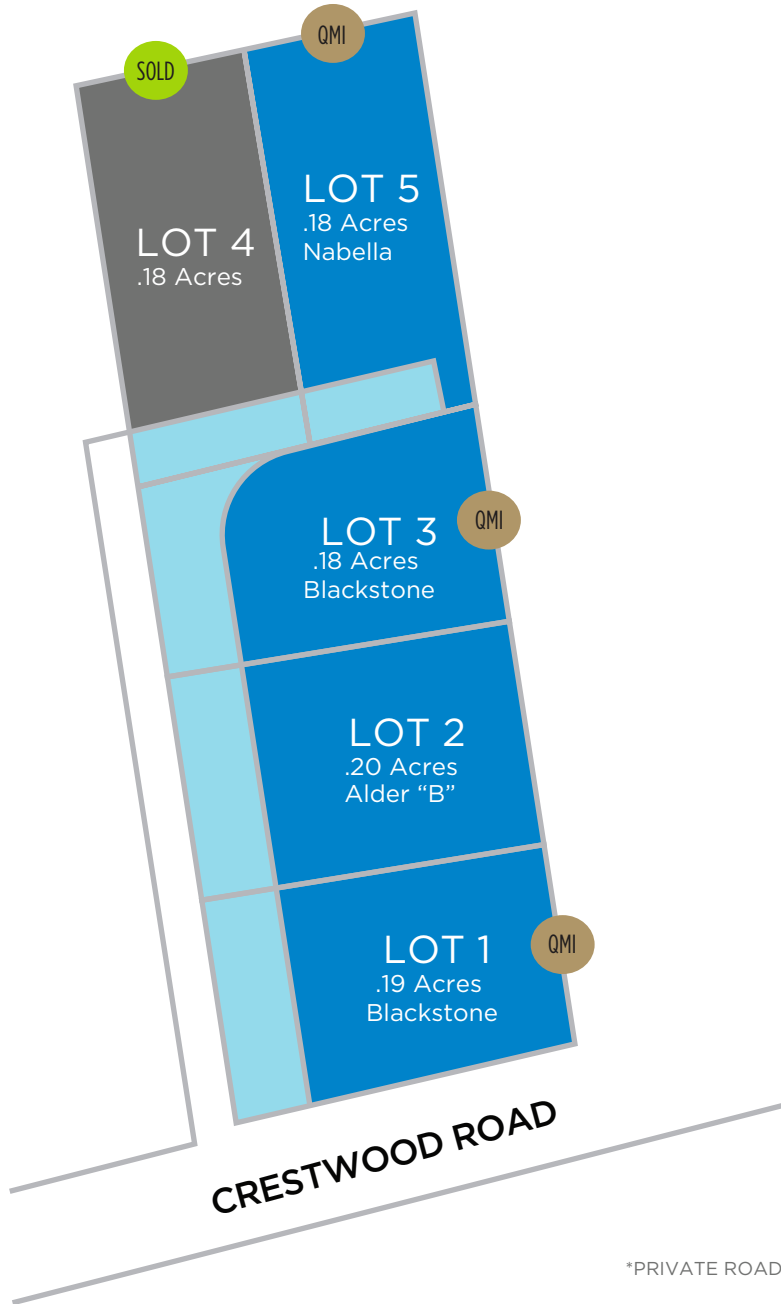

CRESTWOOD PLACE

Community Map

*PRIVATE ROAD INCLUDED IN SQFT OF LOT

801-682-1796
HenryWalkerHomes.com

HENRY WALKER HOMES
1148 W. Legacy Crossing Blvd, Suite 400
Centerville, UT 84014

SOLD **SOLD** **QMI** **QUICK MOVE-IN HOME** **Close** **CLOSED**

AVAILABLE

SOLD HOME