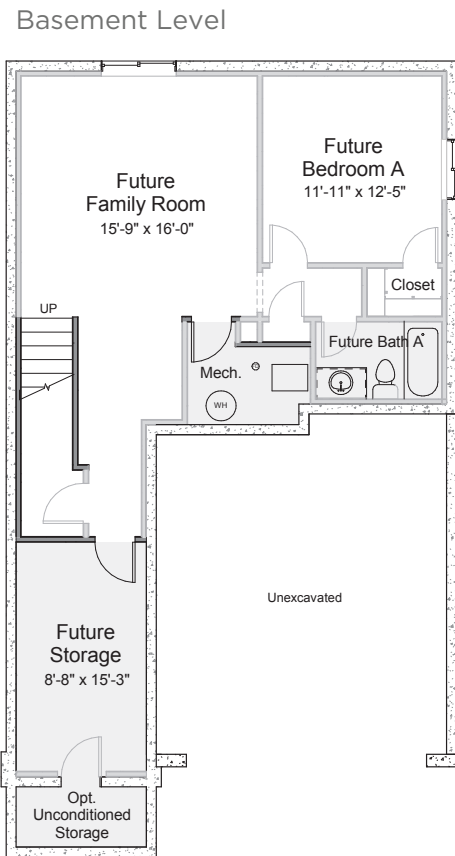

## Nabella

2,931 Total Sq. Ft.

2,081 Finished Sq. Ft.

■ ■ ■ □ □ Bedrooms

■ ■ ■ □ Bathrooms

■ ■ □ Garage

■ = Included □ = Optional

A

# Nabella

2,931 Total Sq. Ft.  
2,081 Finished Sq. Ft.

- ■ ■ □ □ Bedrooms
- ■ ■ □ Bathrooms
- ■ □ Garage

■ = Included □ = Optional

Upper Level

Main Level

Basement Level