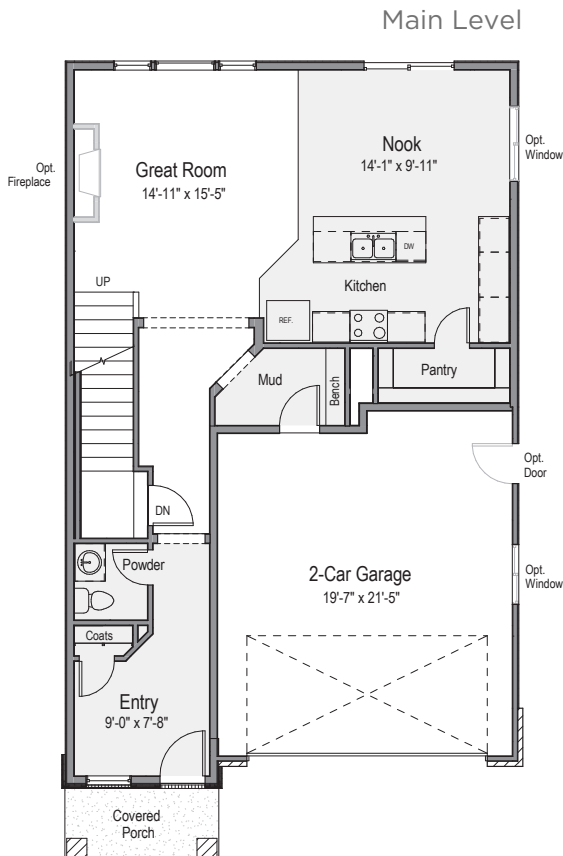

## Nabella

2,931 Total Sq. Ft.

2,081 Finished Sq. Ft.

■ ■ ■ □ □ Bedrooms

■ ■ ■ □ Bathrooms

■ ■ □ Garage

■ = Included □ = Optional

A

# Nabella

2,931 Total Sq. Ft.  
2,081 Finished Sq. Ft.

- ■ ■ □ □ Bedrooms
- ■ ■ □ Bathrooms
- ■ □ Garage

■ = Included □ = Optional

Upper Level

Main Level

Basement Level