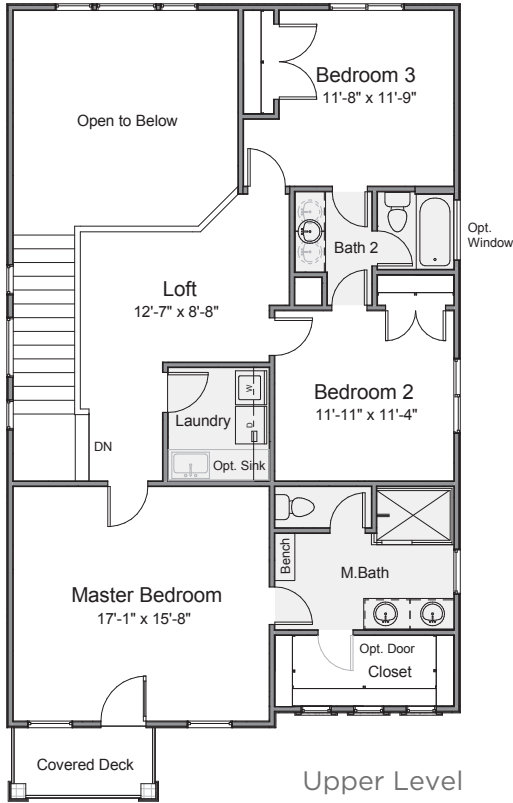

## Nabella

2,931 Total Sq. Ft.

2,081 Finished Sq. Ft.

■ ■ ■ □ □ Bedrooms

■ ■ ■ □ Bathrooms

■ ■ □ Garage

■ = Included □ = Optional

A

# Nabella

2,931 Total Sq. Ft.  
2,081 Finished Sq. Ft.

- ■ ■ □ □ Bedrooms
- ■ ■ □ Bathrooms
- ■ □ Garage

■ = Included □ = Optional

Upper Level

Main Level

Basement Level