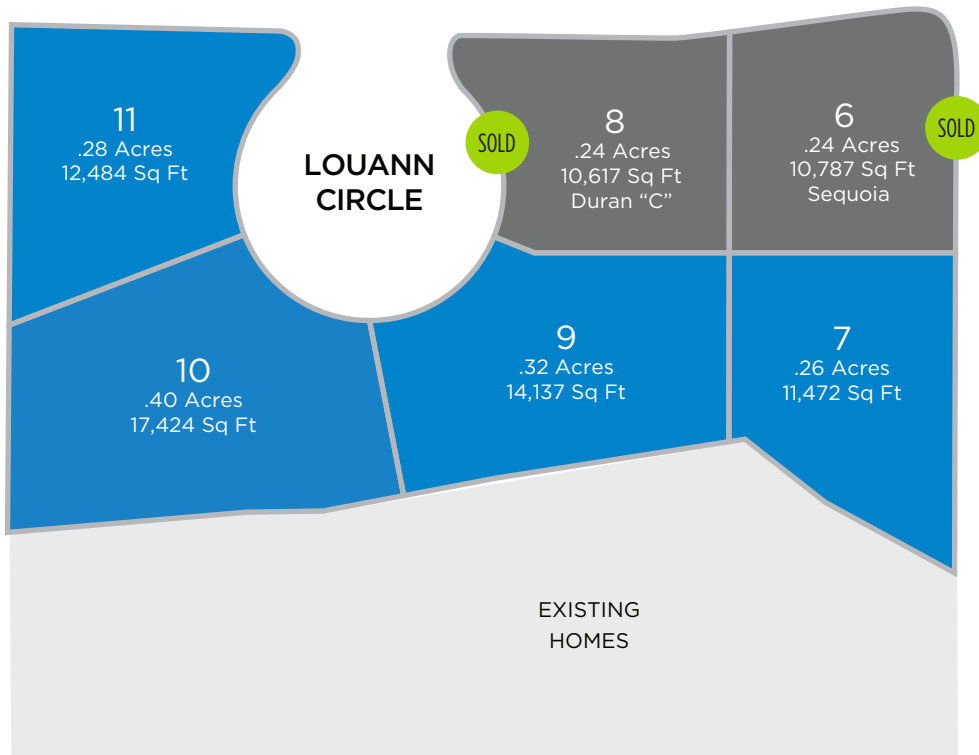

RAY CREEK

Community Map

CANYON DRIVE

LOUANN CIRCLE

EXISTING HOMES

1375 EAST

801-682-1796

HenryWalkerHomes.com

HENRY WALKER HOMES
1148 W. Legacy Crossing Blvd, Suite 400
Centerville, UT 84014

SOLD

QUICK MOVE-IN HOME

CLOSED

AVAILABLE

SOLD HOME