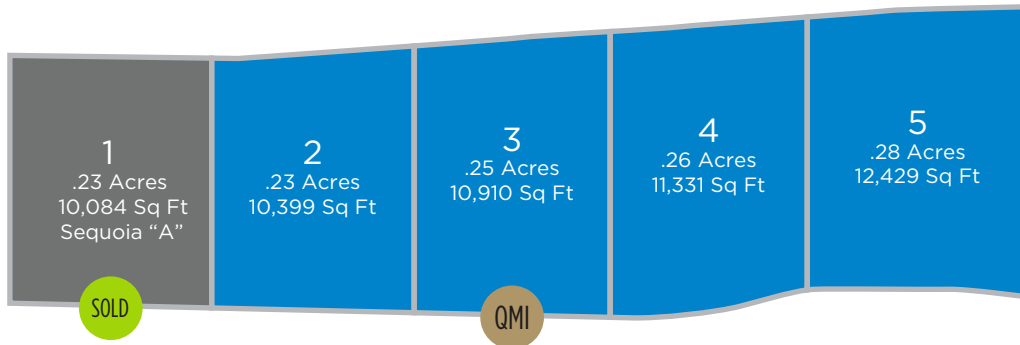

RAY CREEK

Community Map

CANYON DRIVE

LOUANN CIRCLE

EXISTING HOMES

1375 EAST

801-682-1796

HenryWalkerHomes.com

HENRY WALKER HOMES
1148 W. Legacy Crossing Blvd, Suite 400
Centerville, UT 84014

SOLD

QUICK MOVE-IN HOME

CLOSED

AVAILABLE

SOLD HOME