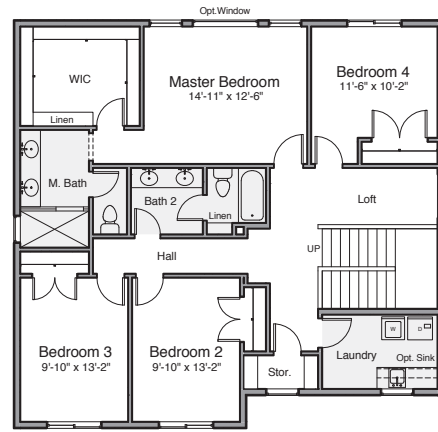

QUICK MOVE-IN HOME

Ray Creek #6

7211 S 1375 E - South Weber

Sequoia

\$434,900

Upper Level

Main Level

Basement Level

Home Style	Price	Bedroom	Bathroom	Garage	Finished Sq Ft	Total Sq Ft	Features
Two-Story	\$434,900	■ ■ ■ ■ □	■ ■ ■ □	■ ■ □	2,427	3,339	Covered Deck Oversize Master Closet

801-682-1796
HenryWalkerHomes.com