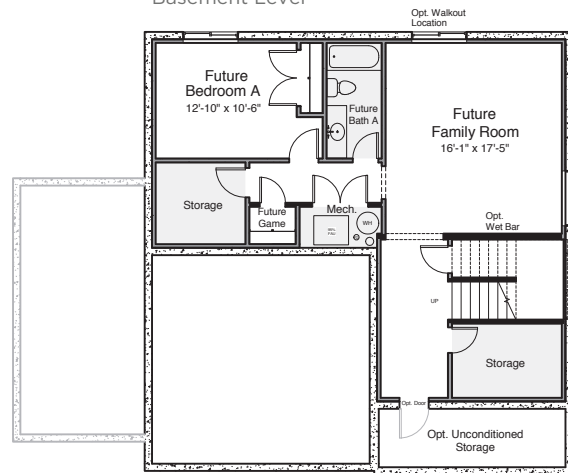

QUICK MOVE-IN HOME

Ray Creek #6

7211 S 1375 E - South Weber

Sequoia

\$434,900

Upper Level

Main Level

Basement Level

Home Style	Price	Bedroom	Bathroom	Garage	Finished Sq Ft	Total Sq Ft	Features
Two-Story	\$434,900	■ ■ ■ ■ □	■ ■ ■ □	■ ■ □	2,427	3,339	Covered Deck Oversize Master Closet

801-682-1796
HenryWalkerHomes.com