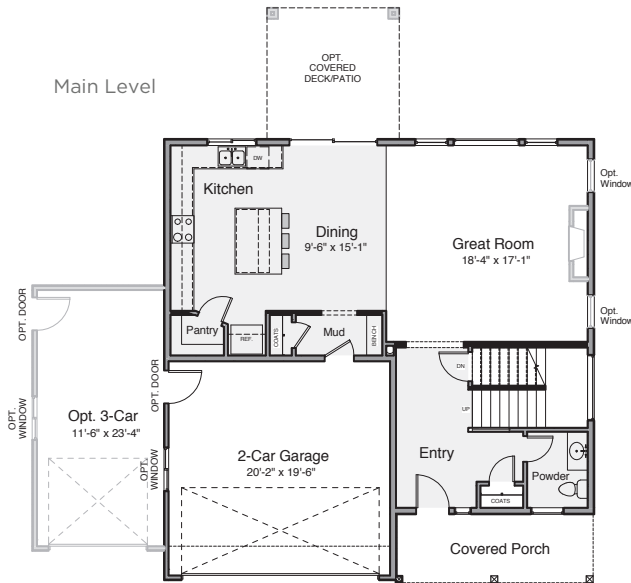

QUICK MOVE-IN HOME

Ray Creek #6

7211 S 1375 E - South Weber

Sequoia

\$434,900

Upper Level

Main Level

Basement Level

Home Style	Price	Bedroom	Bathroom	Garage	Finished Sq Ft	Total Sq Ft	Features
Two-Story	\$434,900	■ ■ ■ ■ □	■ ■ ■ □	■ ■ □	2,427	3,339	Covered Deck Oversize Master Closet

801-682-1796
HenryWalkerHomes.com