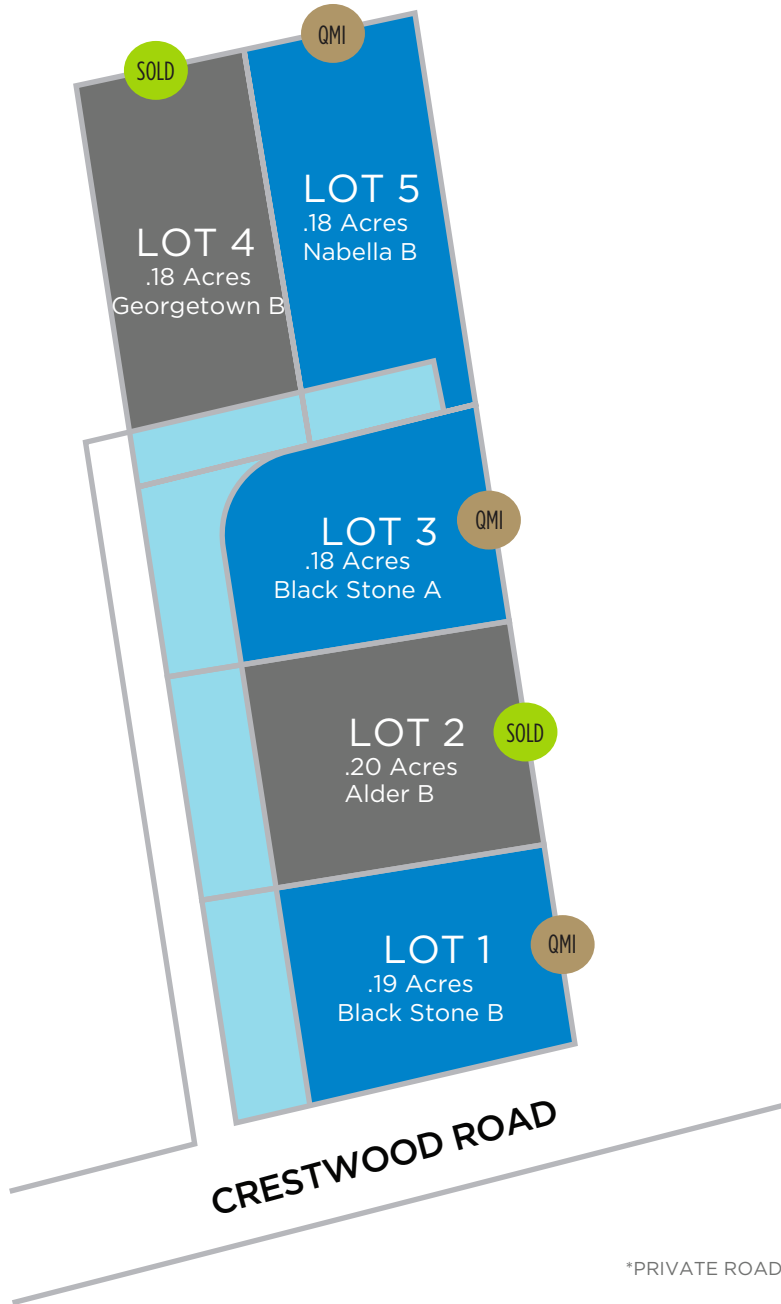

# CRESTWOOD PLACE

## Community Map

\*PRIVATE ROAD INCLUDED IN SQFT OF LOT

801-682-1796  
**HenryWalkerHomes.com**

HENRY WALKER HOMES  
1148 W. Legacy Crossing Blvd, Suite 400  
Centerville, UT 84014

**SOLD** **SOLD** **QMI** **QUICK MOVE-IN HOME** **Close** **CLOSED**

**AVAILABLE**

**SOLD HOME**