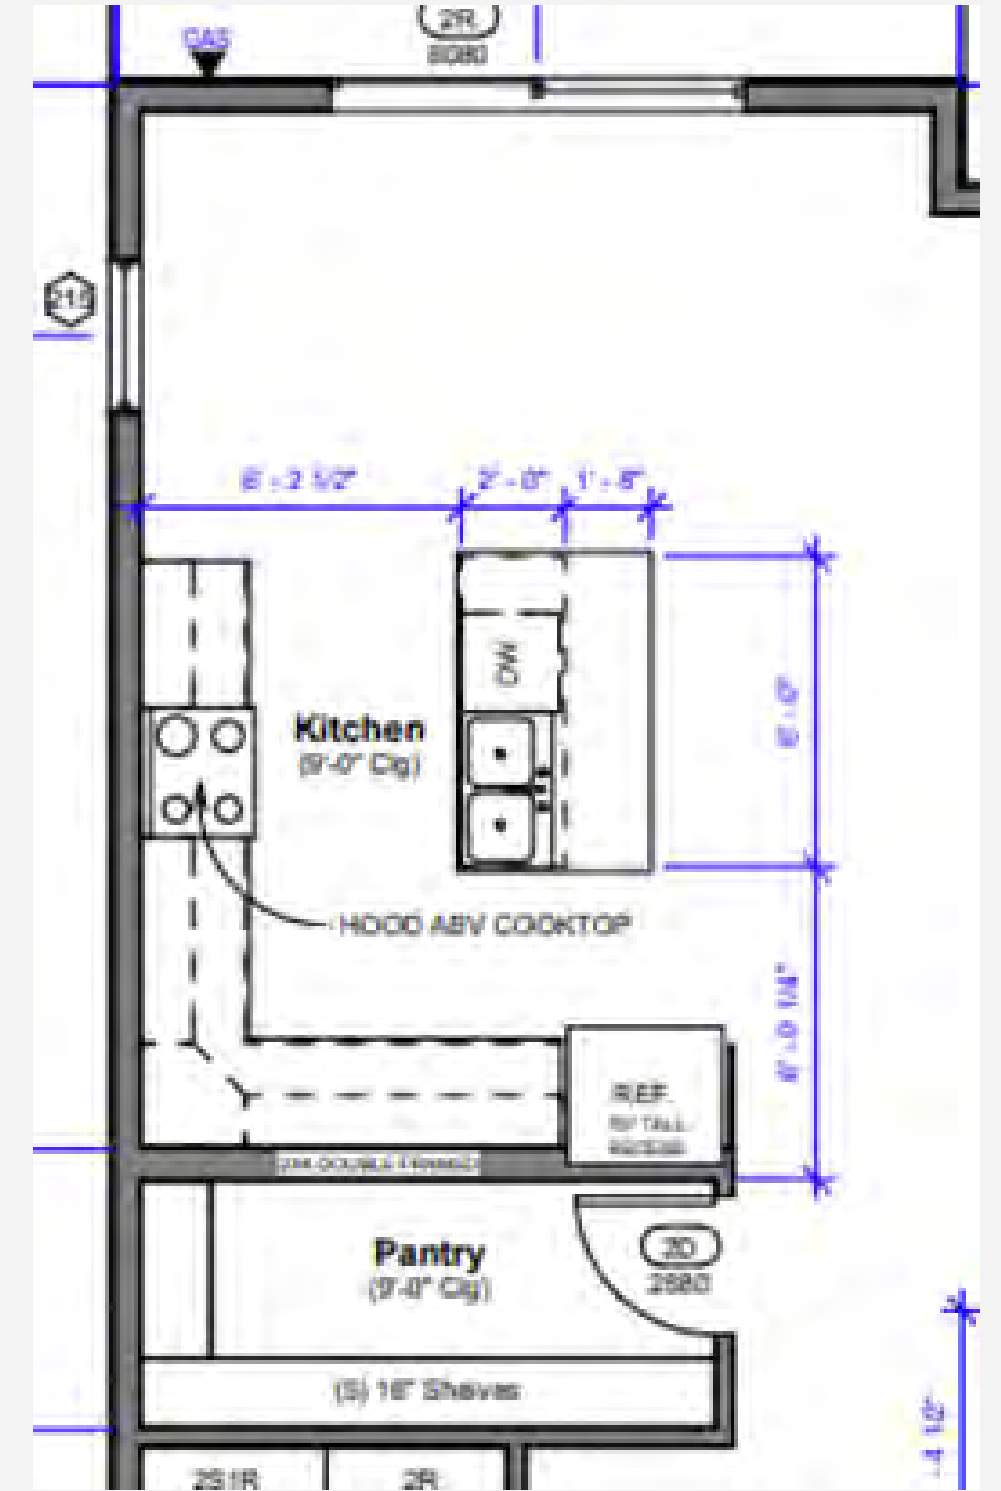

Cabinet Hardware

Backsplash: 2x8 Brick Tile

Faucet

Interior Walls and Painted Maple  
Perimeter Cabinetry: Snowbound

27" Microwave  
Trimkit

Blind Corner

30" Range

Bank of Drawers

Floating Shelves

36" Savannah  
with Kingston Trim

HENRY WALKER  
H O M E S

# KITCHEN CABINET LAYOUT

Quartz Countertop

Lighting

Cabinetry Hardware

Faucet

Shower Surround: 3x8 Artisanal Tile

Flooring: 3x12 Herringbone-Set Tile

Stained Alder Vanity