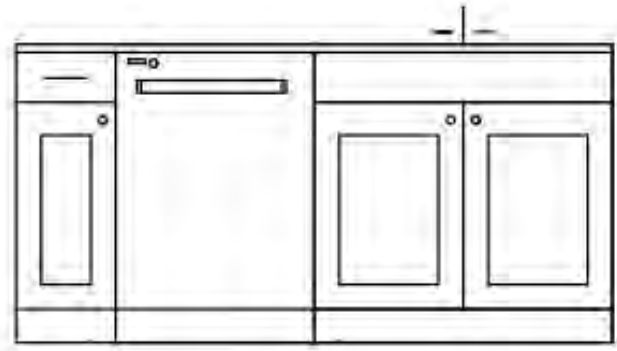

Cabinet Hardware

Backsplash: 2x8 Brick Tile

Faucet

Interior Walls and Painted Maple  
Perimeter Cabinetry: Snowbound

27" Microwave  
Trimkit

Blind Corner

30" Range

Bank of Drawers