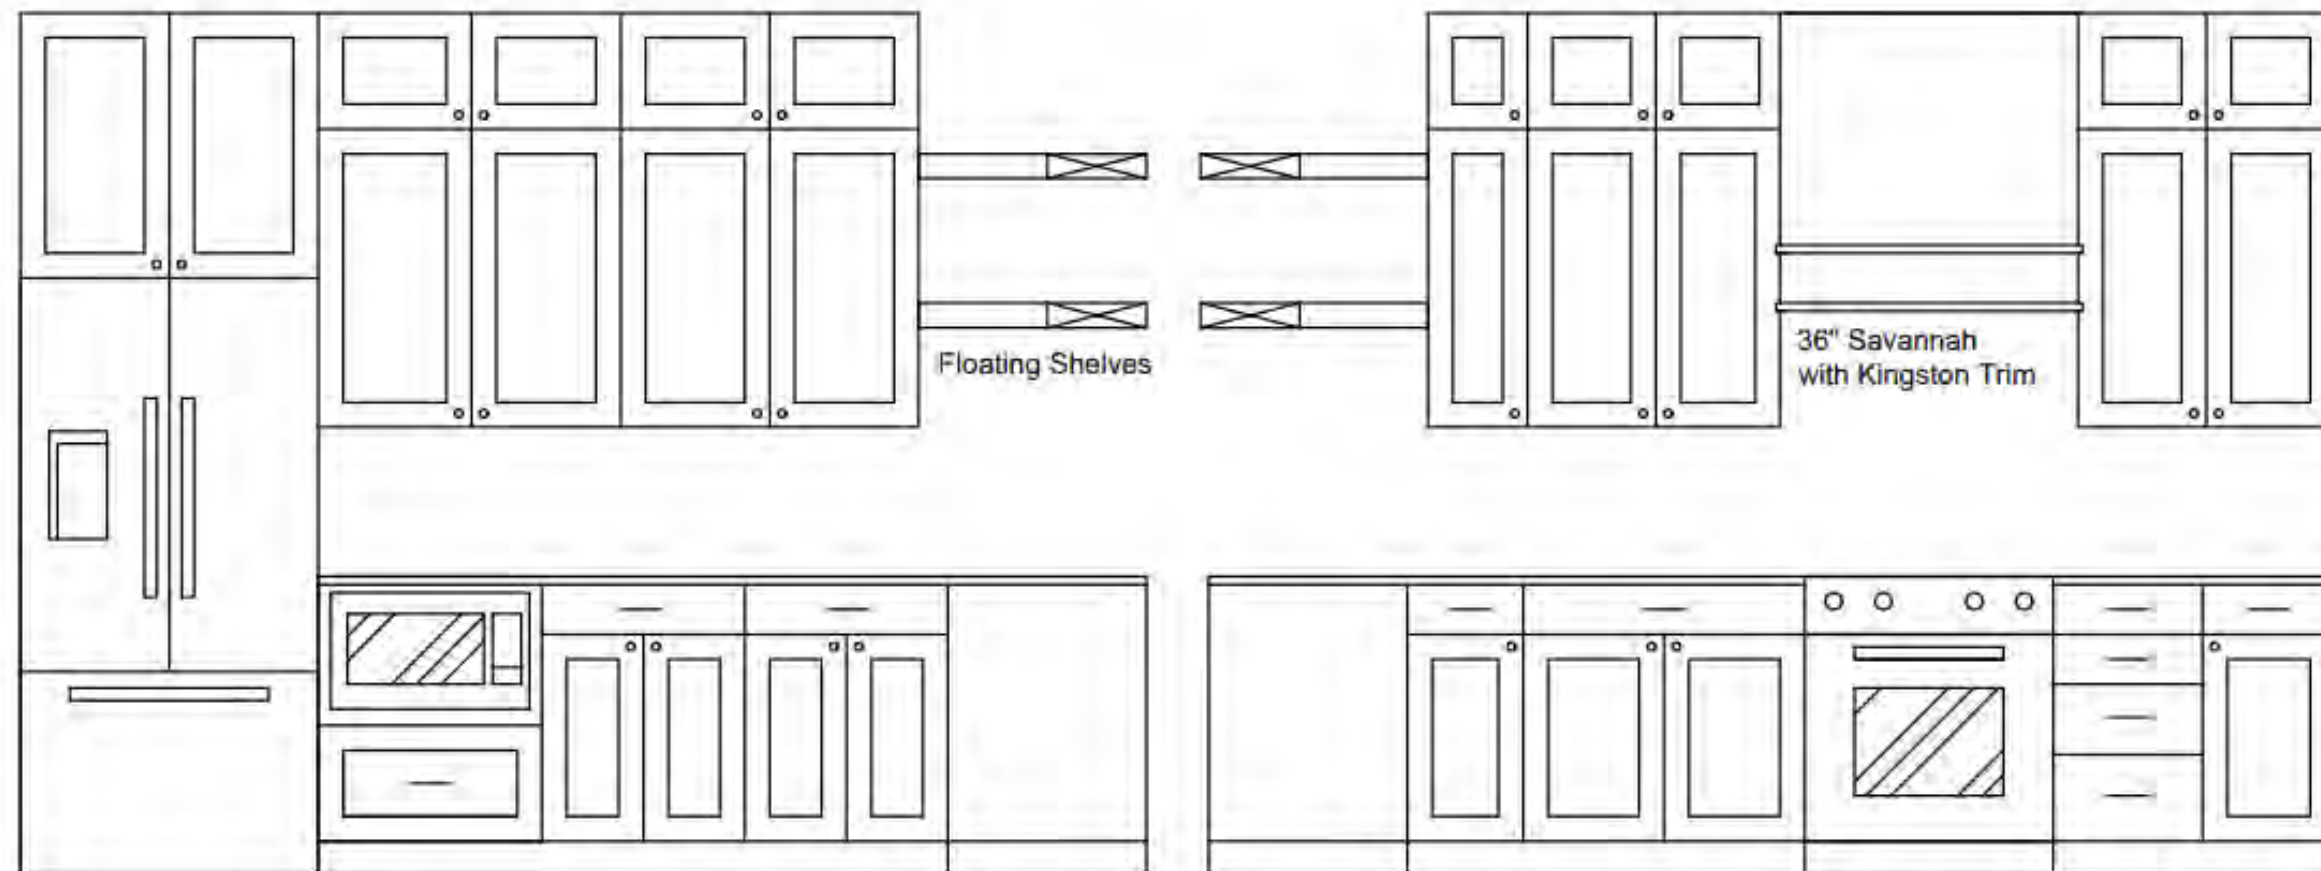

Cabinet Hardware

Backsplash: 2x8 Brick Tile

Faucet

Interior Walls and Painted Maple  
Perimeter Cabinetry: Snowbound

27" Microwave  
Trimkit

Blind Corner

30" Range

Bank of Drawers

Floating Shelves

36" Savannah  
with Kingston Trim

HENRY WALKER  
H O M E S