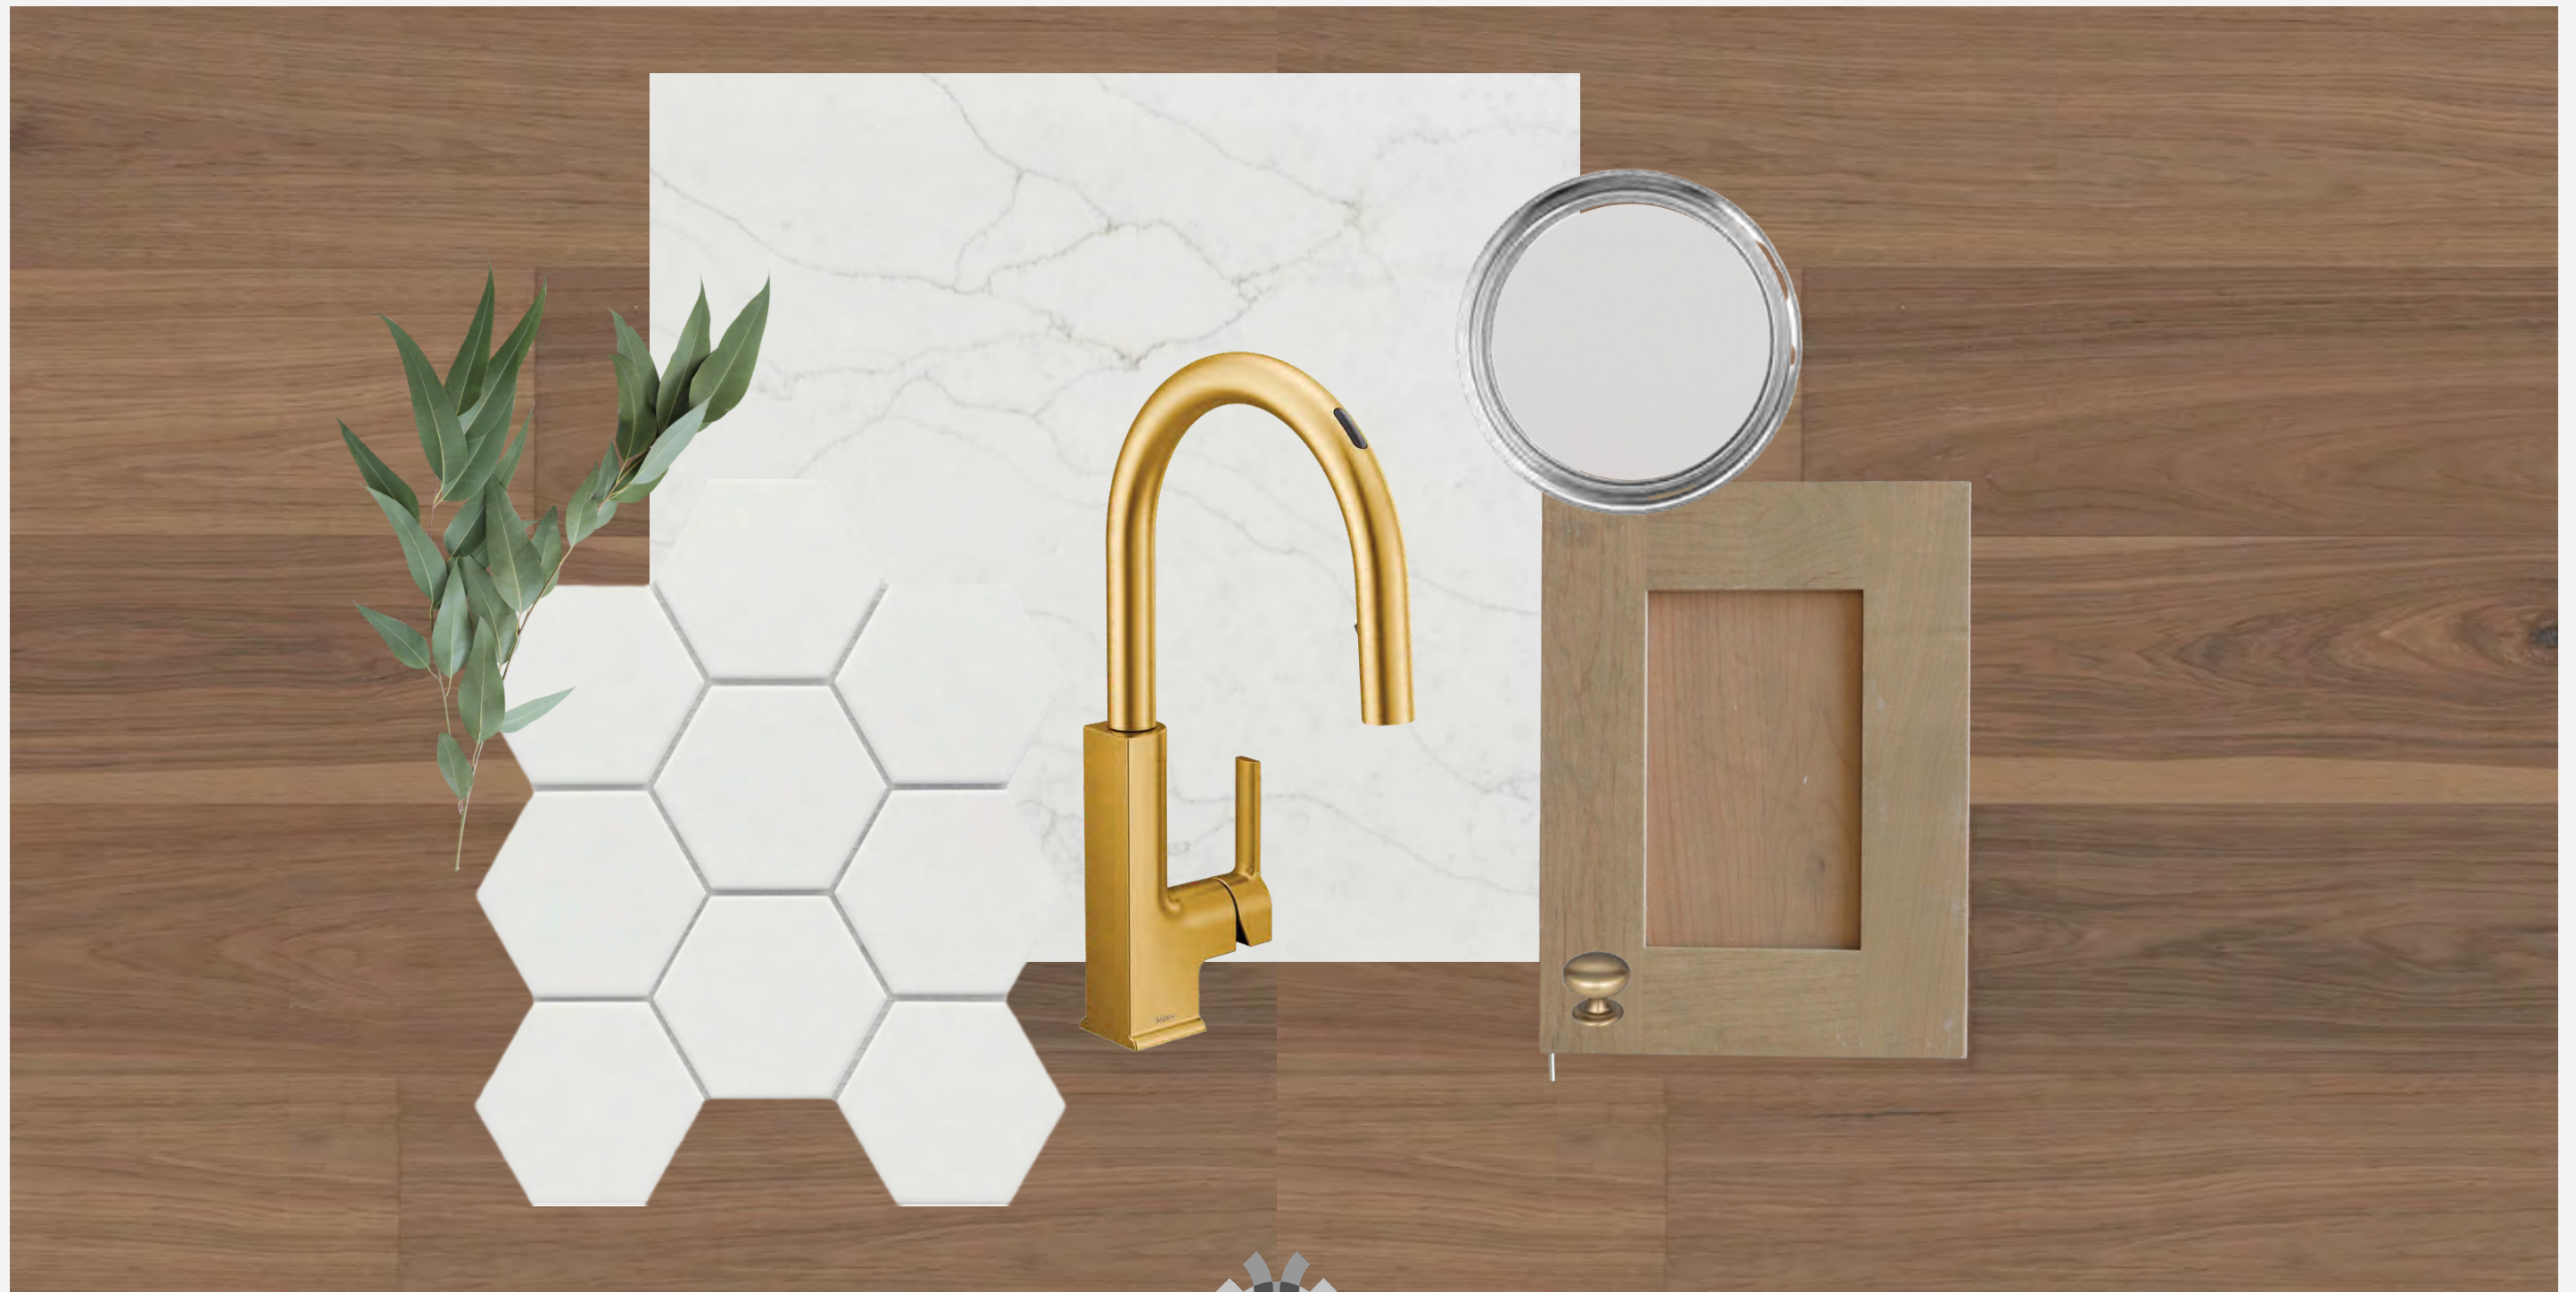

EXTERIOR

Light French Gray

Dark Walnut

HENRY WALKER
HOMES®

HENRY WALKER
H O M E S

Inspo Pic

Laminate Flooring

Quartz Countertop

Cabinetry Hardware

Painted Maple Perimeter:
Drift of Mist

Alder Cabinetry
Stained Duchess

Faucet

Shower Surround: Herringbone

Shower Floor: 1" Penny Tile

Faucet

Cabinetry Hardware