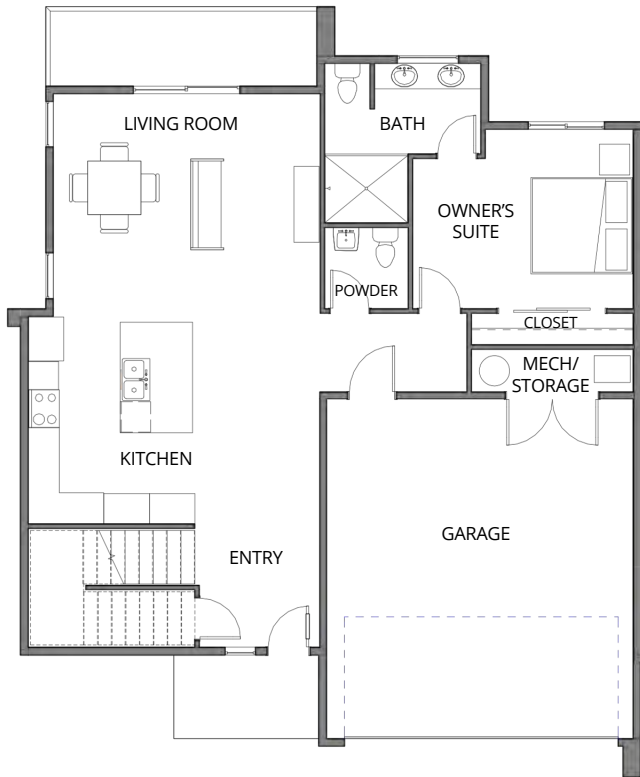

## FLORI - FRONT LOAD END UNIT

385.503.9013

HenryWalkerHomes.com  
1216 W. Legacy Crossing Blvd Suite 300  
Centerville, UT 84014

Henry Walker Homes reserves the right to modify or change the floor plans, elevations, home specifications, designs, features, options, prices or terms without notice or obligation. Home square footages are approximates and are subject to change.

## FLORI

4 BED / 3.5 BATH  
2,667 SQ FT  
2 CAR GARAGE

MAIN LEVEL

SECOND LEVEL

385.503.9013

HenryWalkerHomes.com  
1216 W. Legacy Crossing Blvd Suite 300  
Centerville, UT 84014

Henry Walker Homes reserves the right to modify or change the floor plans, elevations, home specifications, designs, features, options, prices or terms without notice or obligation. Home square footages are approximates and are subject to change.