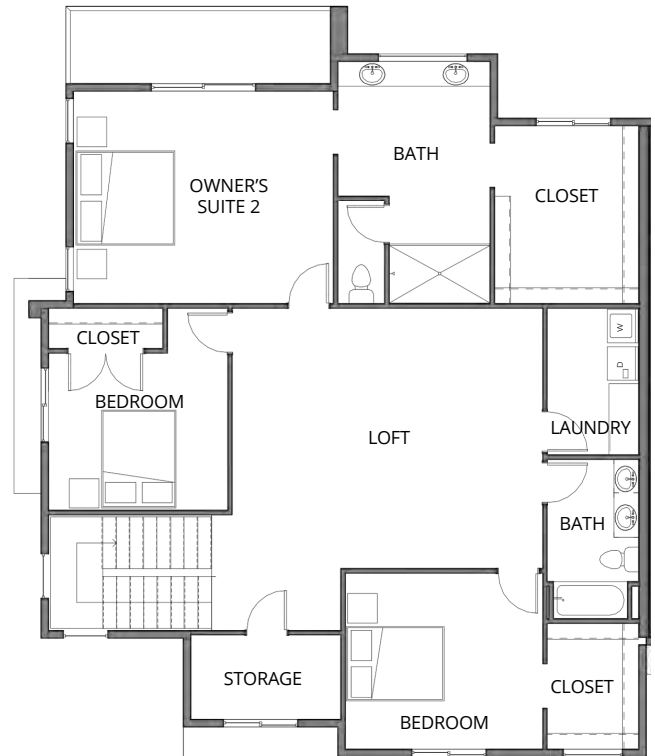

## FLORI - FRONT LOAD END UNIT

385.503.9013

HenryWalkerHomes.com  
1216 W. Legacy Crossing Blvd Suite 300  
Centerville, UT 84014

Henry Walker Homes reserves the right to modify or change the floor plans, elevations, home specifications, designs, features, options, prices or terms without notice or obligation. Home square footages are approximates and are subject to change.

## FLORI

4 BED / 3.5 BATH  
2,667 SQ FT  
2 CAR GARAGE

MAIN LEVEL

SECOND LEVEL

385.503.9013

HenryWalkerHomes.com  
1216 W. Legacy Crossing Blvd Suite 300  
Centerville, UT 84014

Henry Walker Homes reserves the right to modify or change the floor plans, elevations, home specifications, designs, features, options, prices or terms without notice or obligation. Home square footages are approximates and are subject to change.